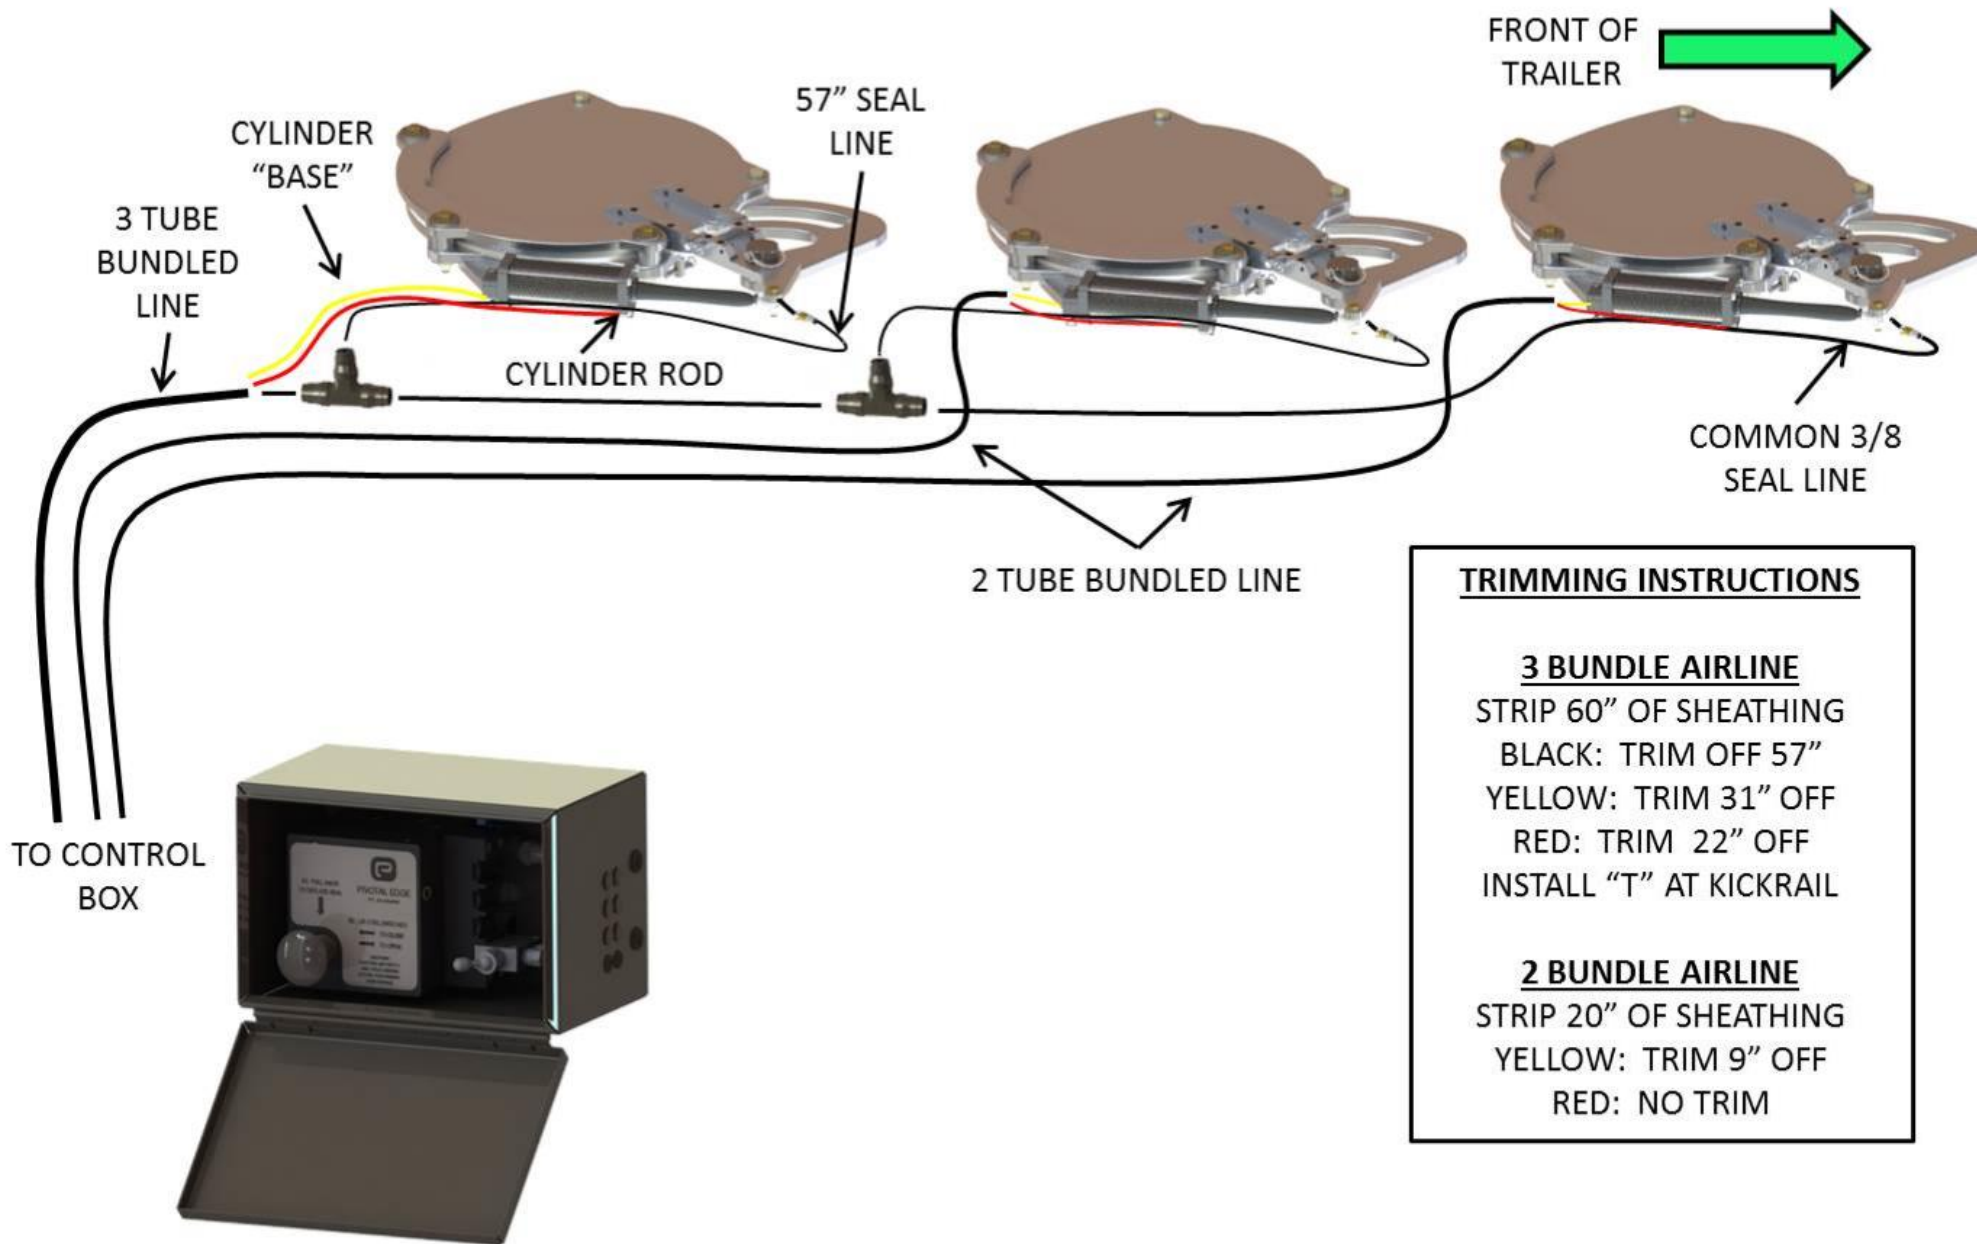

# COVER AIRLINE SCHEMATIC (MULTIPLE COVER INSTALL, STANDARD)

## TRIMMING INSTRUCTIONS

### 3 BUNDLE AIRLINE

STRIP 60" OF SHEATHING  
BLACK: TRIM OFF 57"  
YELLOW: TRIM 31" OFF  
RED: TRIM 22" OFF  
INSTALL "T" AT KICKRAIL

### 2 BUNDLE AIRLINE

STRIP 20" OF SHEATHING  
YELLOW: TRIM 9" OFF  
RED: NO TRIM