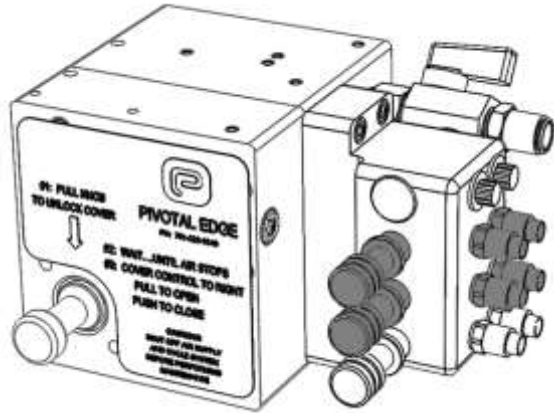

Pivotal Part Number Equivalents

Cover, 20" Domestic Assy, 6-Bolt

PE > 60020

Wire, 2-Tube Jacketed Airline

PE > 102547-FT

(sold per foot)

Wire, 3-Tube Jacketed Airline

PE > 102545-FT

(sold per foot)

Pivotal Part Number Equivalents

Control, Pivotal Cover Valve

PE > 103900-1

Switch, Pivotal Cover, Block Assy

PE > 104002

NOTE: 1 per additional cover required (2 shown)

SINGLE COVER PARTS LIST

Cover, 20" Domestic Assy, 6-Bolt
PE > 60020

Wire, 3-Tube Jacketed Airline
PE > 102545-FT
(sold per foot)

Control, Pivotal Cover Valve
PE > 103900-1

ADDITIONAL PARTS REQUIRED FOR MULTI-COVER INSTALL

Cover, 20" Domestic Assy, 6-Bolt
PE > 60020