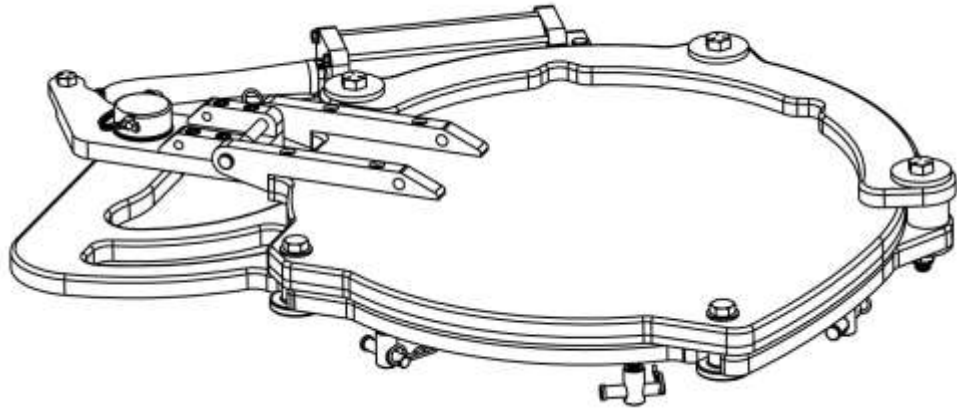

Pivotal Part Number Equivalents

Cover, 20" Domestic Assy, 6-Bolt

PE > 60020

Wire, 2-Tube Jacketed Airline

PE > 102547-FT

(sold per foot)

Wire, 3-Tube Jacketed Airline

PE > 102545-FT

(sold per foot)

Pivotal Part Number Equivalents

Control, Pivotal Cover Valve

PE > 103900-1

Switch, Pivotal Cover, Block Assy

PE > 104002

NOTE: 1 per additional cover required (2 shown)

SINGLE COVER PARTS LIST

Cover, 20" Domestic Assy, 6-Bolt
PE > 60020

Wire, 3-Tube Jacketed Airline
PE > 102545-FT
(sold per foot)

Control, Pivotal Cover Valve
PE > 103900-1

ADDITIONAL PARTS REQUIRED FOR MULTI-COVER INSTALL

Cover, 20" Domestic Assy, 6-Bolt
PE > 60020