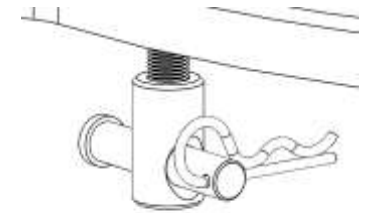

(sold per foot)

Pivotal Part Number Equivalents

Control, Pivotal Cover Valve

PE > 103900-1

Switch, Pivotal Cover, Block Assy

PE > 104002

NOTE: 1 per additional cover required (2 shown)

SINGLE COVER PARTS LIST

Cover, 20" Domestic Assy, 6-Bolt
PE > 60020

Wire, 3-Tube Jacketed Airline
PE > 102545-FT
(sold per foot)

Control, Pivotal Cover Valve
PE > 103900-1

ADDITIONAL PARTS REQUIRED FOR MULTI-COVER INSTALL

Cover, 20" Domestic Assy, 6-Bolt
PE > 60020

Wire, 2-Tube Jacketed Airline
PE > 102547-FT
(sold per foot)

Switch, Pivotal Cover, Block Assy
PE > 104002
NOTE: 1 per additional cover
required (2 shown)

IDENTIFY THE MOUNTING HARDWARE REQUIRED

STANDARD CLEVIS NUT
P/N 102595