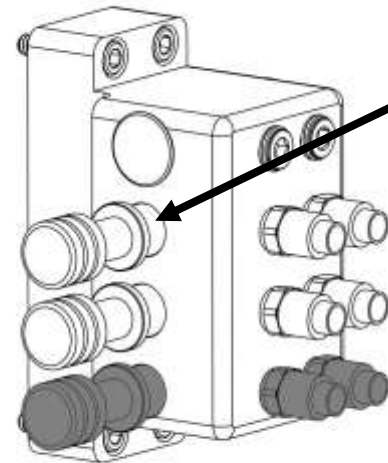

Pivotal Part Number Equivalents

Cover, 20" Domestic Assy, 6-Bolt

PE > 60020

Wire, 2-Tube Jacketed Airline

PE > 102547-FT

(sold per foot)

Wire, 3-Tube Jacketed Airline

PE > 102545-FT

(sold per foot)

Pivotal Part Number Equivalents

Control, Pivotal Cover Valve

PE > 103900-1

Switch, Pivotal Cover, Block Assy

PE > 104002

NOTE: 1 per additional cover required (2 shown)

SINGLE COVER PARTS LIST

Cover, 20" Domestic Assy, 6-Bolt
PE > 60020

Wire, 3-Tube Jacketed Airline
PE > 102545-FT
(sold per foot)

Control, Pivotal Cover Valve
PE > 103900-1

ADDITIONAL PARTS REQUIRED FOR MULTI-COVER INSTALL

Cover, 20" Domestic Assy, 6-Bolt
PE > 60020