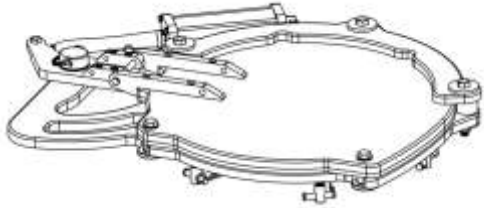

(sold per foot)

Pivotal Part Number Equivalents

Control, Pivotal Cover Valve

PE > 103900-1

Switch, Pivotal Cover, Block Assy

PE > 104002

NOTE: 1 per additional cover required (2 shown)

SINGLE COVER PARTS LIST

Cover, 20" Domestic Assy, 6-Bolt
PE > 60020

Wire, 3-Tube Jacketed Airline
PE > 102545-FT
(sold per foot)

Control, Pivotal Cover Valve
PE > 103900-1

ADDITIONAL PARTS REQUIRED FOR MULTI-COVER INSTALL

Cover, 20" Domestic Assy, 6-Bolt
PE > 60020