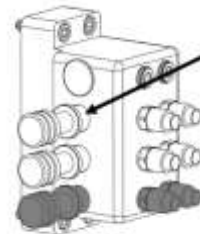

(sold per foot)

Pivotal Part Number Equivalents

Control, Pivotal Cover Valve

PE > 103900-1

Switch, Pivotal Cover, Block Assy

PE > 104002

NOTE: 1 per additional cover required (2 shown)

SINGLE COVER PARTS LIST

Cover, 20" Domestic Assy, 6-Bolt
PE > 60020

Wire, 3-Tube Jacketed Airline
PE > 102545-FT
(sold per foot)

Control, Pivotal Cover Valve
PE > 103900-1

ADDITIONAL PARTS REQUIRED FOR MULTI-COVER INSTALL

Cover, 20" Domestic Assy, 6-Bolt
PE > 60020

Wire, 2-Tube Jacketed Airline
PE > 102547-FT
(sold per foot)

Switch, Pivotal Cover, Block Assy
PE > 104002
NOTE: 1 per additional cover
required (2 shown)

IDENTIFY THE MOUNTING HARDWARE REQUIRED

STANDARD CLEVIS NUT
P/N 102595