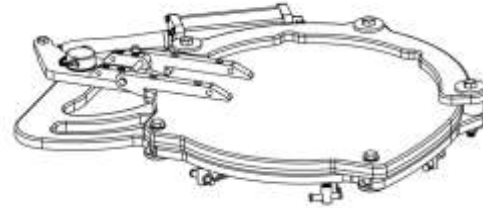

(sold per foot)

Pivotal Part Number Equivalents

Control, Pivotal Cover Valve

PE > 103900-1

Switch, Pivotal Cover, Block Assy

PE > 104002

NOTE: 1 per additional cover required (2 shown)

SINGLE COVER PARTS LIST

Cover, 20" Domestic Assy, 6-Bolt
PE > 60020

Wire, 3-Tube Jacketed Airline
PE > 102545-FT
(sold per foot)

Control, Pivotal Cover Valve
PE > 103900-1

ADDITIONAL PARTS REQUIRED FOR MULTI-COVER INSTALL

Cover, 20" Domestic Assy, 6-Bolt
PE > 60020

Wire, 2-Tube Jacketed Airline
PE > 102547-FT
(sold per foot)

Switch, Pivotal Cover, Block Assy
PE > 104002
NOTE: 1 per additional cover
required (2 shown)

IDENTIFY THE MOUNTING HARDWARE REQUIRED

STANDARD CLEVIS NUT
P/N 102595